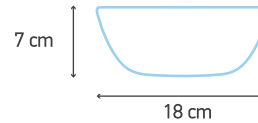

Noodle and Soup Bowl Country
Noodle ve Çorba Kasesi Country

07134

870 TL

Medium sized Salad Bowl
Salata Kasesi Orta Boy

07135

1.800 TL

Product Name
Ürün Adı

Large sized Salad Bowl
Salata Kasesi Büyük Boy