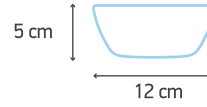

07132

780 TL