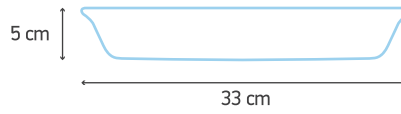

Product Code
Ürün Kodu

07129

Price
Fiyat

6.200 TL

Extra Large Service Bowl Townhouse
Servis Kasesi Ekstra Büyük Townhouse

07130

6.600 TL

Souffle Bowl
Kase Sufle Boy